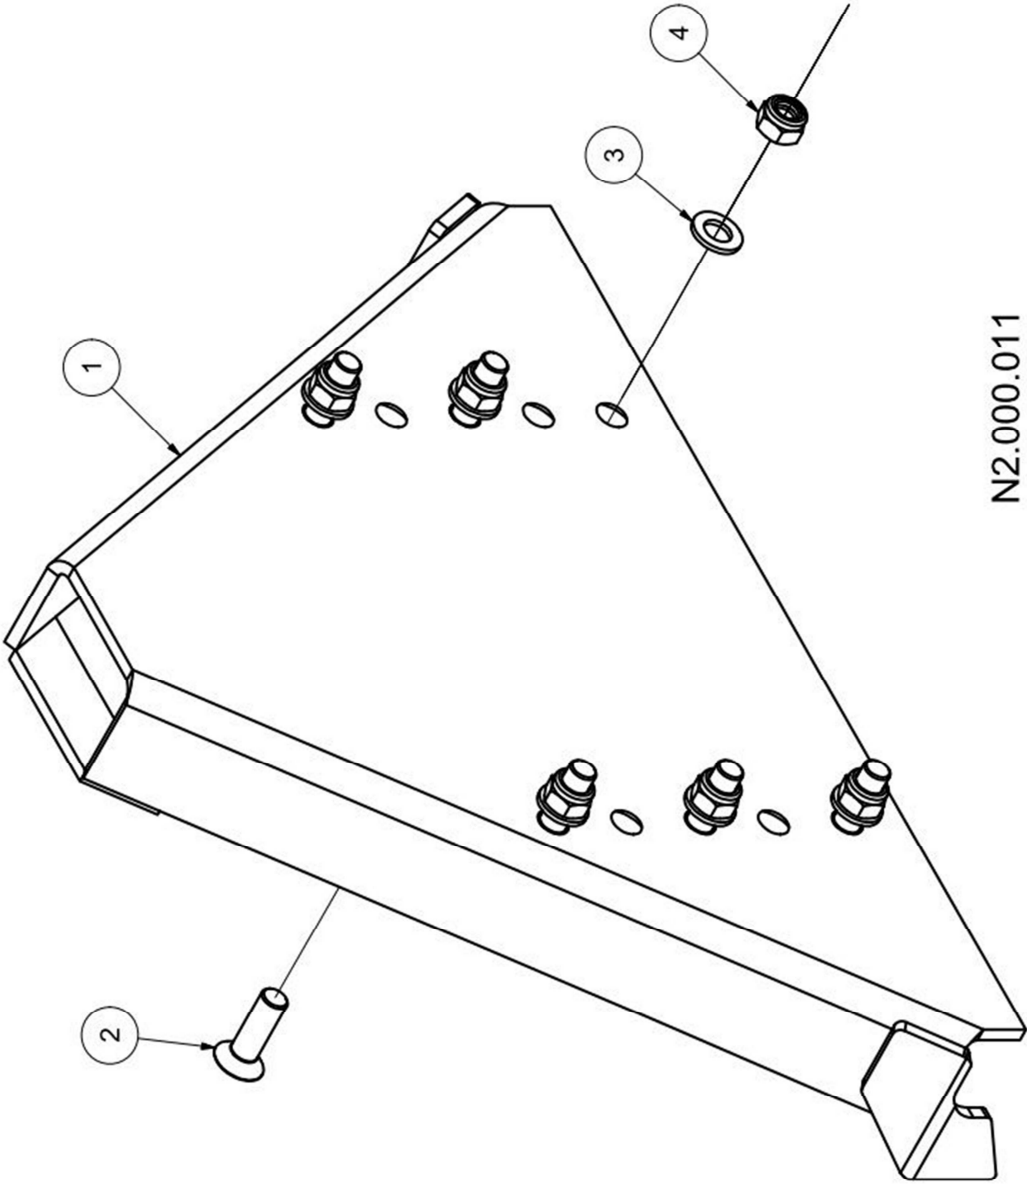

Spare parts list

Typing.	Fabrikationsnr.:
Type no.:	Prod. no.:
Ballart nr.: _____	Prod. nr.: _____
Årgang:	Max. arb. tryk:
Year:	Max. pressure:
Jahr: _____	Max. Druck: _____
Egenvægt:	Spænding:
Own weight:	Voltage:
Eigengewicht: _____	Spannung: _____
Max. last:	
Max. load:	
Max. Last: _____	

N7.100.000
Turf plough U55 390

N7100000 Turf plough U55 390

BOM version: XN7100000

X = See separate drawing

Pos.	Item number	Description	
1	N7100041	Left wing welded for snowline KGB	
2	N7100042	Welded right wing for snowline KGB	
3	N7100040	Complete middle section to snowline KGB	
4	21092410	Hydraulic cylinder to snowline 70-100	
5	29003205	Twin Support Wheel nr. 014-6001-1	
6	8000129	Rubber shear f. middle to snowline KGB	
7	8000131	Rubber shear f. left wing to snowline	
8	8000128	Rubber shear f. right wing to snowline	
9	N7100055	Welded pivot for snowline KGB	
10	22025511	M16x80 8.8 FZB	
11	22052007	M16 6 FZB	
12	22058704	M16 140HV FZB	
13	22058600	M8 140HV FZB	
14	22008305	M8x30 8.8 FZB	
15	22052003	M8 6 FZB	
16	21060009	Grease nipple M8x1,25	
17	23006006	ø9,5x35-45 Spring Cotters	
18	22052004	M10 6 FZB	
19	22058411	M10 140HV FZB	
20	22002240	M10x100 8.8 FZB	
21	N2000011	Set, A-frame kat.1 side system	X
22	21009046	Kit set standard for 55 series	X

21009046
Kit set standard for 55 series

21009046 Kit set standard for 55 series

BOM version: BOM05100658

X = See separate drawing

Pos.	Item number	Description
1	21039943	Hydr. hose 3/8 x 1500
2	21039944	Hydr hose 3/8 x 1300
3	21062101	Seal Ring 3/8"
4	21000402	Male hydraulic snap coupling 1/2"
5	21062102	Seal Ring 1/2"
6	21000885	Adaptor 1/2 BSP x 3/8 BSP

N2.000.011
Set, A-frame cat.1 side system

N2000011 Kit set standard for 55 series

BOM version: N2000011

X = See separate drawing

Pos.	Item number	Description
1	N0000043	A-frame side system Cat.1
2	22014556	M16x50 8.8 FZB
3	22058704	M16 140HV FZB
4	22052007	M16 6 FZB