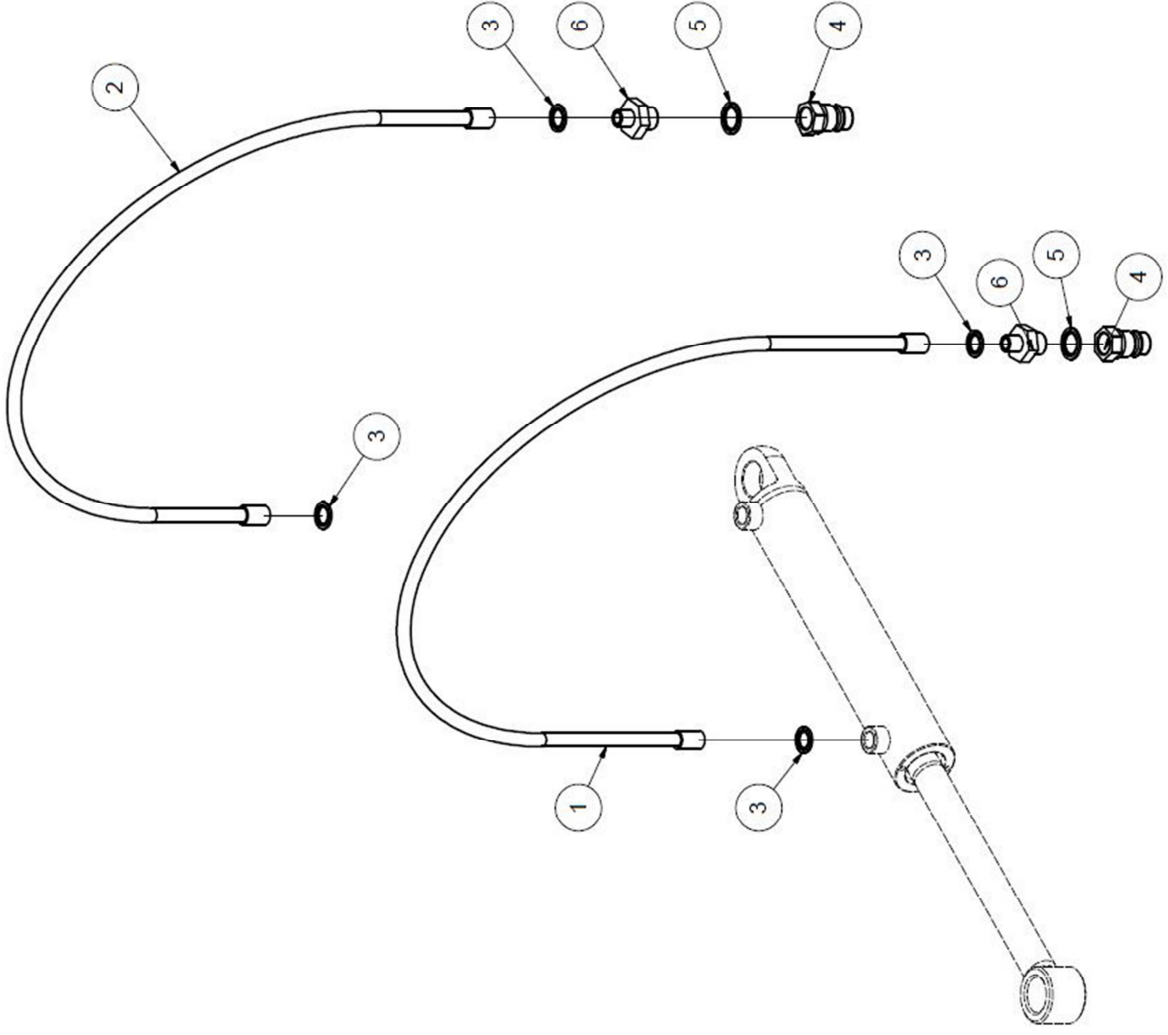

Spare parts list

Typing.	Fabrikationsnr.:
Type no.:	Prod. no.:
Ballart nr.: _____	Prod. nr.: _____
Årgang:	Max. arb. tryk:
Year:	Max. pressure:
Jahr: _____	Max. Druck: _____
Egenvægt:	Spænding:
Own weight:	Voltage:
Eigengewicht: _____	Spannung: _____
Max. last:	
Max. load:	
Max. Last: _____	

N7.100.000
Turf plough U55 390

N7100000 Turf plough U55 390

BOM version: XN7100000

X = See separate drawing

Pos.	Item number	Description	
1	N7100041	Left wing welded for snowline KGB	
2	N7100042	Welded right wing for snowline KGB	
3	N7100040	Complete middle section to snowline KGB	
4	21092410	Hydraulic cylinder to snowline 70-100	
5	29003205	Twin Support Wheel nr. 014-6001-1	
6	8000129	Rubber shear f. middle to snowline KGB	
7	8000131	Rubber shear f. left wing to snowline	
8	8000128	Rubber shear f. right wing to snowline	
9	N7100055	Welded pivot for snowline KGB	
10	22025511	M16x80 8.8 FZB	
11	22052007	M16 6 FZB	
12	22058704	M16 140HV FZB	
13	22058600	M8 140HV FZB	
14	22008305	M8x30 8.8 FZB	
15	22052003	M8 6 FZB	
16	21060009	Grease nipple M8x1,25	
17	23006006	ø9,5x35-45 Spring Cotters	
18	22052004	M10 6 FZB	
19	22058411	M10 140HV FZB	
20	22002240	M10x100 8.8 FZB	
21	N2000011	Set, A-frame kat.1 side system	X
22	21009046	Kit set standard for 55 series	X

21009046
Kit set standard for 55 series

21009046 Kit set standard for 55 series

BOM version: BOM05100658

X = See separate drawing

Pos.	Item number	Description
1	21039943	Hydr. hose 3/8 x 1500
2	21039944	Hydr hose 3/8 x 1300
3	21062101	Seal Ring 3/8"
4	21000402	Male hydraulic snap coupling 1/2"
5	21062102	Seal Ring 1/2"
6	21000885	Adaptor 1/2 BSP x 3/8 BSP

N2.000.011
Set, A-frame cat.1 side system

N2000011 Kit set standard for 55 series

BOM version: N2000011

X = See separate drawing

Pos.	Item number	Description
1	N0000043	A-frame side system Cat.1
2	22014556	M16x50 8.8 FZB
3	22058704	M16 140HV FZB
4	22052007	M16 6 FZB