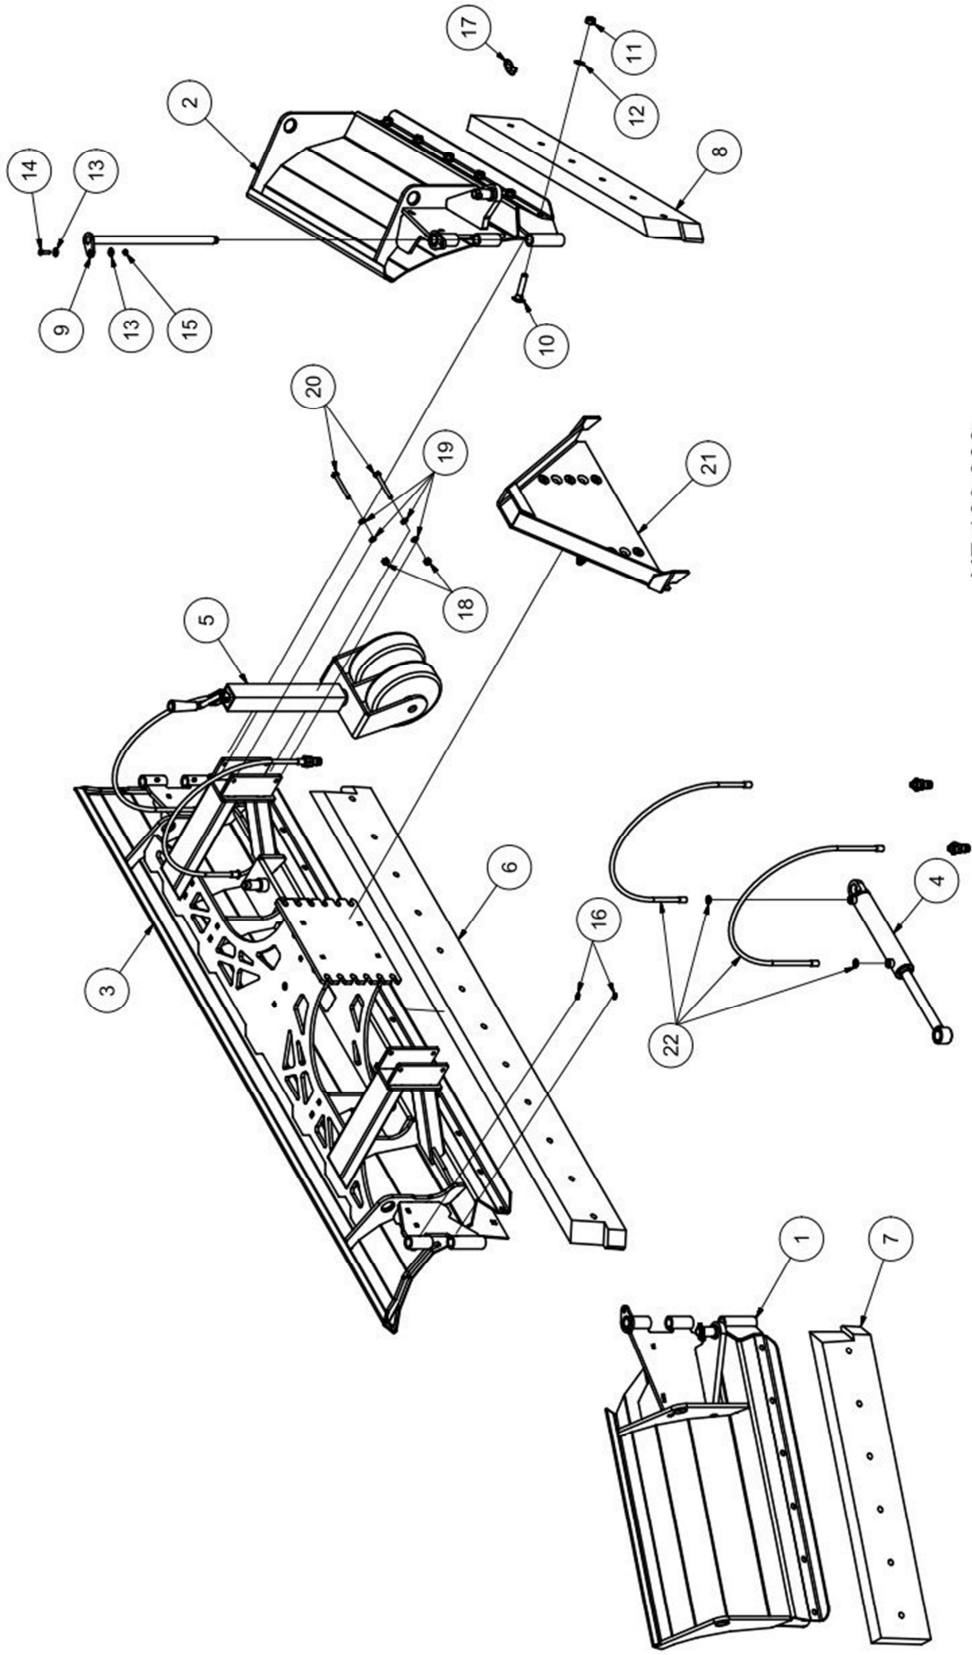

Spare parts list

Typing.	Fabrikationsnr.:
Type no.:	Prod. no.:
Ballart nr.: _____	Prod. nr.: _____
Årgang:	Max. arb. tryk:
Year:	Max. pressure:
Jahr: _____	Max. Druck: _____
Egenvægt:	Spænding:
Own weight:	Voltage:
Eigengewicht: _____	Spannung: _____
Max. last:	
Max. load:	
Max. Last: _____	

N7.100.000
Turf plough U55 390

N7100000 Turf plough U55 390

BOM version: XN7100000

X = See separate drawing

Pos.	Item number	Description	
1	N7100041	Left wing welded for snowline KGB	
2	N7100042	Welded right wing for snowline KGB	
3	N7100040	Complete middle section to snowline KGB	
4	21092410	Hydraulic cylinder to snowline 70-100	
5	29003205	Twin Support Wheel nr. 014-6001-1	
6	8000129	Rubber shear f. middle to snowline KGB	
7	8000131	Rubber shear f. left wing to snowline	
8	8000128	Rubber shear f. right wing to snowline	
9	N7100055	Welded pivot for snowline KGB	
10	22025511	M16x80 8.8 FZB	
11	22052007	M16 6 FZB	
12	22058704	M16 140HV FZB	
13	22058600	M8 140HV FZB	
14	22008305	M8x30 8.8 FZB	
15	22052003	M8 6 FZB	
16	21060009	Grease nipple M8x1,25	
17	23006006	ø9,5x35-45 Spring Cotters	
18	22052004	M10 6 FZB	
19	22058411	M10 140HV FZB	
20	22002240	M10x100 8.8 FZB	
21	N2000011	Set, A-frame kat.1 side system	X
22	21009046	Kit set standard for 55 series	X

21009046
Kit set standard for 55 series

21009046 Kit set standard for 55 series

BOM version: BOM05100658

X = See separate drawing

Pos.	Item number	Description
1	21039943	Hydr. hose 3/8 x 1500
2	21039944	Hydr hose 3/8 x 1300
3	21062101	Seal Ring 3/8"
4	21000402	Male hydraulic snap coupling 1/2"
5	21062102	Seal Ring 1/2"
6	21000885	Adaptor 1/2 BSP x 3/8 BSP

N2.000.011
Set, A-frame cat.1 side system

N2000011 Kit set standard for 55 series

BOM version: N2000011

X = See separate drawing

Pos.	Item number	Description
1	N0000043	A-frame side system Cat.1
2	22014556	M16x50 8.8 FZB
3	22058704	M16 140HV FZB
4	22052007	M16 6 FZB